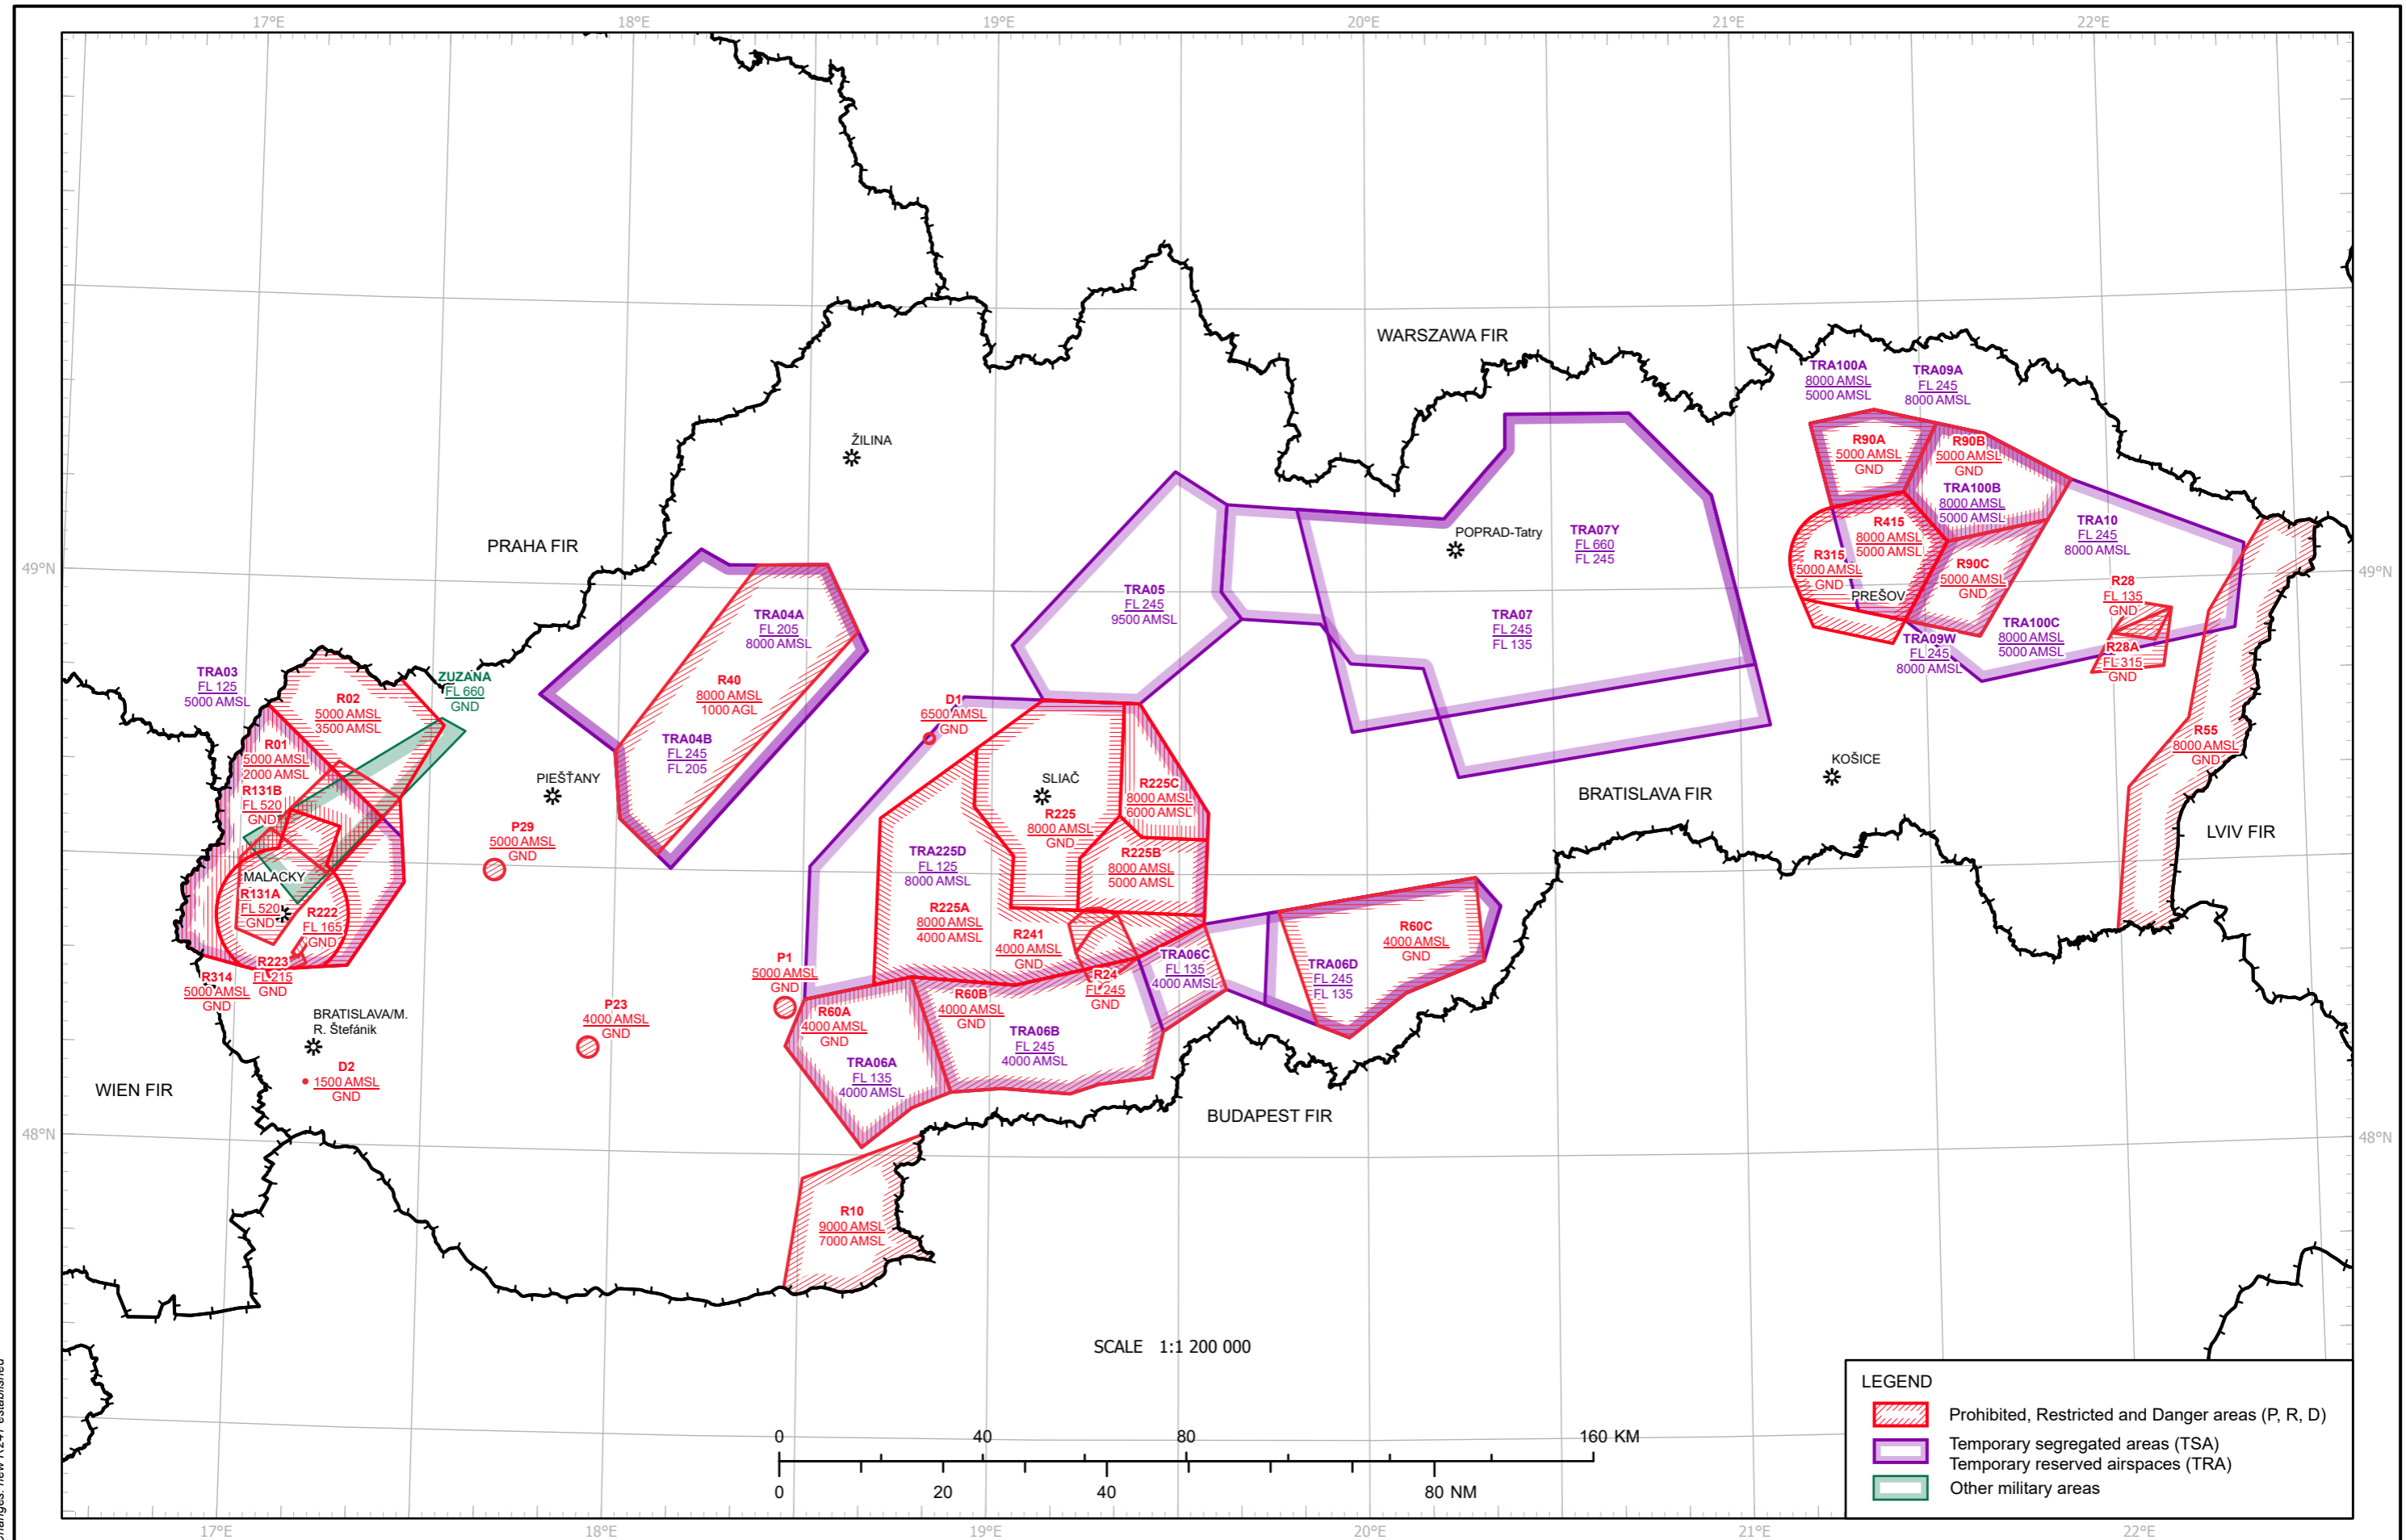

PROHIBITED, RESTRICTED, DANGER, TEMPORARY SEGREGATED AREAS AND TEMPORARY RESERVED AIRSPACES

SLOVAK REPUBLIC

Changes: new R241 established